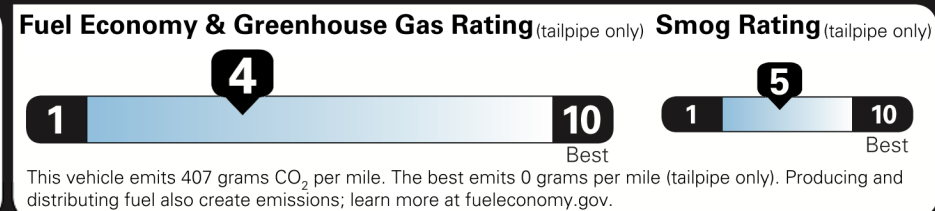

You spend $3,500 more in fuel costs over 5 years compared to the average new vehicle.

Annual fuel cost $2,200