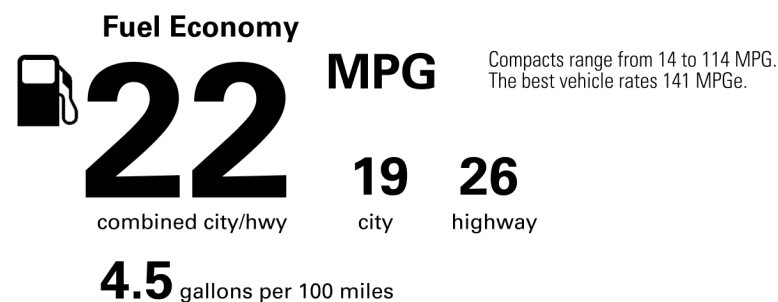

\$41,050.00

Not Original - Copy

Created on 2021-08-20 13:07:14 (UTC)

EPA DOT Fuel Economy and Environment

Gasoline Vehicle

You spend \$3,500 more in fuel costs over 5 years compared to the average new vehicle.