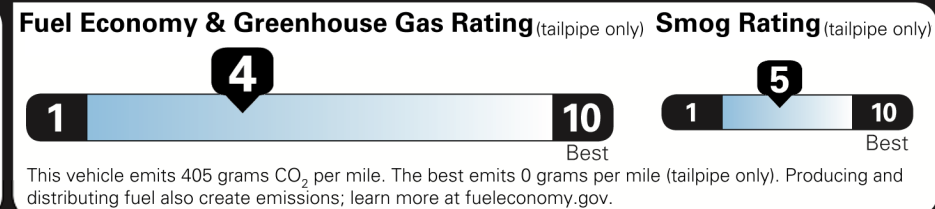

\$46,620.00

Not Original - Copy

EPA DOT Fuel Economy and Environment

Gasoline Vehicle

You spend \$1,750 more in fuel costs over 5 years compared to the average new vehicle.

Annual fuel cost \$1,850

Actual results will vary for many reasons, including driving conditions and how you drive and maintain your vehicle. The average new vehicle gets 27 MPG and costs \$7,500 to fuel over 5 years. Cost estimates are based on 15,000 miles per year at \$2.70 per gallon. MPGe is miles per gasoline gallon equivalent. Vehicle emissions are a significant cause of climate change and smog.

fueleconomy.gov
Calculate personalized estimates and compare vehicles

SUB-TOTAL	\$54,280.00
DELIVERY, PROCESSING AND HANDLING FEE	1,025.00
TOTAL	\$55,305.00

GOVERNMENT 5-STAR SAFETY RATINGS

Overall Vehicle Score	★★★★★
Based on the combined ratings of frontal, side and rollover. Should ONLY be compared to other vehicles of similar size and weight.	
Frontal Crash	★★★★★
Driver Passenger	★★★★★
Based on the risk of injury in a frontal impact. Should ONLY be compared to other vehicles of similar size and weight.	
Side Crash	★★★★★
Front seat	★★★★★
Rear seat	★★★★★
Based on the risk of injury in a side impact.	
Rollover	★★★★★
Based on the risk of rollover in a single-vehicle crash.	