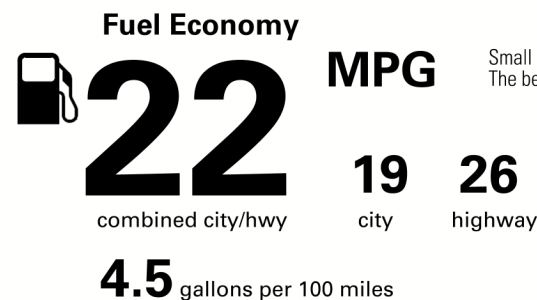

\$46,620.00

Not Original - Copy

EPA DOT Fuel Economy and Environment

Gasoline Vehicle

You spend \$1,750 more in fuel costs over 5 years compared to the average new vehicle.

Annual fuel cost \$1,850

Actual results will vary for many reasons, including driving conditions and how you drive and maintain your vehicle. The average new vehicle gets 27 MPG and costs \$7,500 to fuel over 5 years. Cost estimates are based on 15,000 miles per year at \$2.70 per gallon. MPGe is miles per gasoline gallon equivalent. Vehicle emissions are a significant cause of climate change and smog.