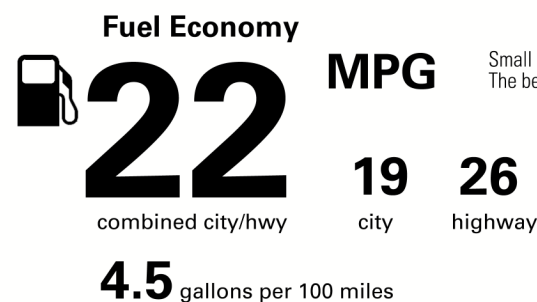

\$46,620.00

Not Original - Copy

EPA DOT Fuel Economy and Environment

Gasoline Vehicle

You spend \$1,750 more in fuel costs over 5 years compared to the average new vehicle.

Annual fuel cost \$1,850

Actual results will vary for many reasons, including driving conditions and how you drive and maintain your vehicle. The average new vehicle gets 27 MPG and costs \$7,500 to fuel over 5 years. Cost estimates are based on 15,000 miles per year at \$2.70 per gallon. MPGe is miles per gasoline gallon equivalent. Vehicle emissions are a significant cause of climate change and smog.