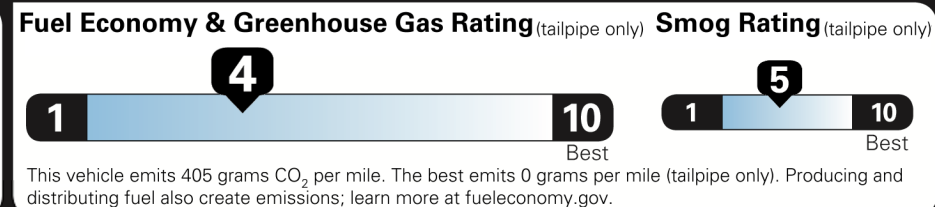

\$46,620.00

Not Original - Copy

EPA DOT Fuel Economy and Environment

Gasoline Vehicle

You spend \$1,750 more in fuel costs over 5 years compared to the average new vehicle.

Annual fuel cost \$1,850

Actual results will vary for many reasons, including driving conditions and how you drive and maintain your vehicle. The average new vehicle gets 27 MPG and costs \$7,500 to fuel over 5 years. Cost estimates are based on 15,000 miles per year at \$2.70 per gallon. MPGe is miles per gasoline gallon equivalent. Vehicle emissions are a significant cause of climate change and smog.